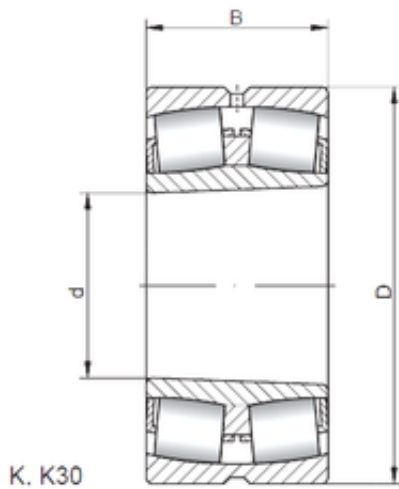

ISO BEARING-SINGAPORE (PTE)LTD.

260 mm x 480 mm x 174 mm ISO 23252 KW33
spherical roller bearings

Bearing No. 23252 KW33

Size	260x480x174 mm
Bore Diameter	260 mm
Outer Diameter	480 mm
Width	174 mm
d	260 mm
D	480 mm
B	174 mm
C	174 mm

23252 KW33 Bearing 2D drawings and 3D CAD models