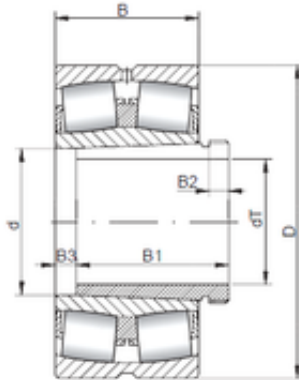

ISO BEARING-SINGAPORE (PTE)LTD.

530 mm x 710 mm x 136 mm ISO 239/530
KCW33+AH39/530 spherical roller bearings

Bearing No. 239/530 KCW33+AH39/530

Size	530x710x136 mm
Bore Diameter	530 mm
Outer Diameter	710 mm
Width	136 mm
d	530 mm
d1	500 mm
D	710 mm
B	136 mm
C	136 mm
B1	10 mm
B2	37 mm

239/530 KCW33+AH39/530 Bearing 2D drawings and
3D CAD models