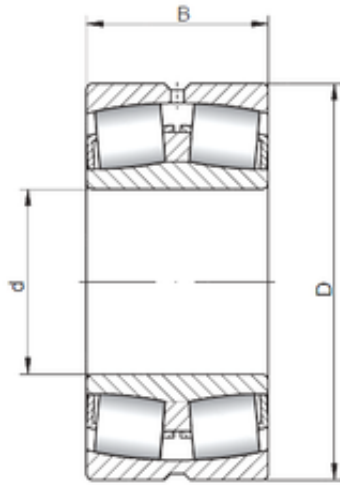

## ISO BEARING-SINGAPORE (PTE)LTD.

260 mm x 440 mm x 144 mm ISO 23152W33  
spherical roller bearings

Bearing No. 23152W33

Size	260x440x144 mm
Bore Diameter	260 mm
Outer Diameter	440 mm
Width	144 mm
d	260 mm
D	440 mm
B	144 mm
C	144 mm

23152W33 Bearing 2D drawings and 3D CAD models