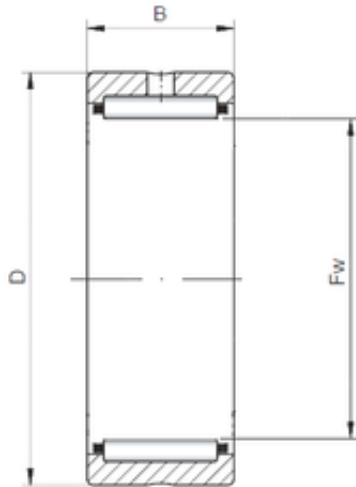

ISO BEARING-SINGAPORE (PTE)LTD.

ISO NK43/30 needle roller bearings

Bearing No. NK43/30

Size	43x53x30 mm
Bore Diameter	43 mm
Outer Diameter	53 mm
Width	30 mm
Fw	43 mm
D	53 mm
C	30 mm

NK43/30 Bearing 2D drawings and 3D CAD models