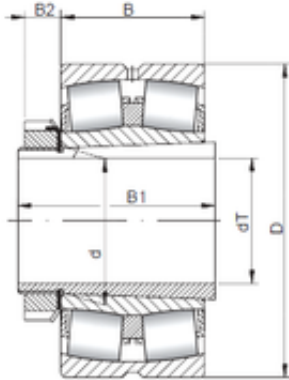

# ISO BEARING-SINGAPORE (PTE)LTD.

1000 mm x 1420 mm x 308 mm ISO 230/1000  
KCW33+H30/1000 spherical roller bearings

Bearing No. 230/1000 KCW33+H30/1000

Size	1000x1420x308 mm
Bore Diameter	1000 mm
Outer Diameter	1420 mm
Width	308 mm
d	1000 mm
d1	950 mm
D	1420 mm
B	308 mm
C	308 mm

230/1000 KCW33+H30/1000 Bearing 2D drawings and  
3D CAD models