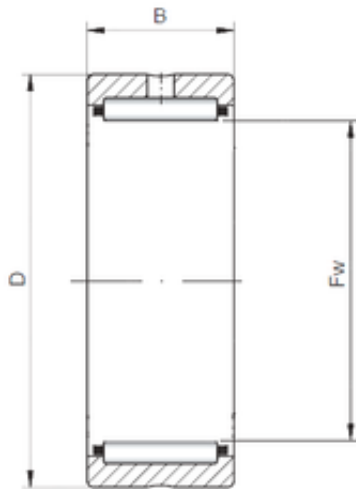

### ISO NKS22 needle roller bearings

Bearing No. NKS22

|                |             |
|----------------|-------------|
| Size           | 22x35x20 mm |
| Bore Diameter  | 22 mm       |
| Outer Diameter | 35 mm       |
| Width          | 20 mm       |
| Fw             | 22 mm       |
| D              | 35 mm       |
| C              | 20 mm       |

NKS22 Bearing 2D drawings and 3D CAD models