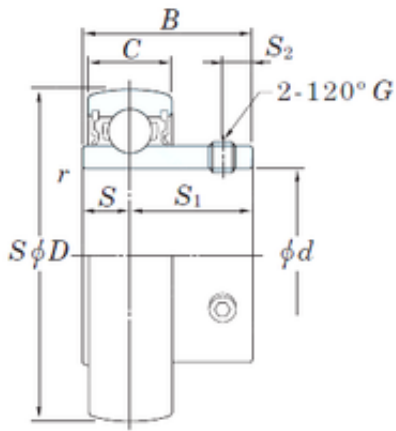

## ISO BEARING-SINGAPORE (PTE)LTD.

25 mm x 47 mm x 22 mm KOYO SU005S6 deep groove ball bearings

Bearing No. SU005S6

Size	25x47x22 mm
Bore Diameter	25 mm
Outer Diameter	47 mm
Width	22 mm
d	25 mm
D	47 mm
B	22 mm
C	12 mm
S1	15 mm
r min.	0,6 mm
S	7 mm
S2	4,5 mm
Thread (G)	M5 × 0,5
Weight	0,1 Kg
Basic dynamic load rating (C)	8,5 kN
Basic static load rating (C0)	4,65 kN
Material	corrosion resistant

SU005S6 Bearing 2D drawings and 3D CAD models