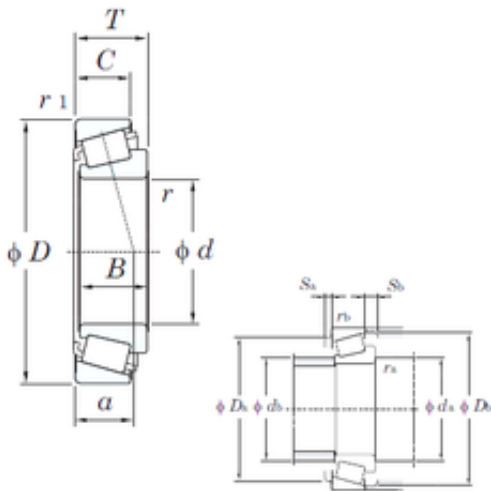

## KOYO 495AS/492A tapered roller bearings

Bearing No. 495AS/492A

Bore Diameter	77,788 mm
Width	29,769 mm
d	77,788 mm
T	30,162 mm
B	29,769 mm
C	22,225 mm
a	29,8 mm
r min.	3,6 mm
r1 min.	3,2 mm
Da	120 mm
db	87 mm
da	93 mm
Db	128 mm
Basic dynamic load rating (C)	133 kN
Basic static load rating (C0)	198 kN
Calculation factor (e)	0,44
Calculation factor (Y0)	0,74

495AS/492A Bearing 2D drawings and 3D CAD models