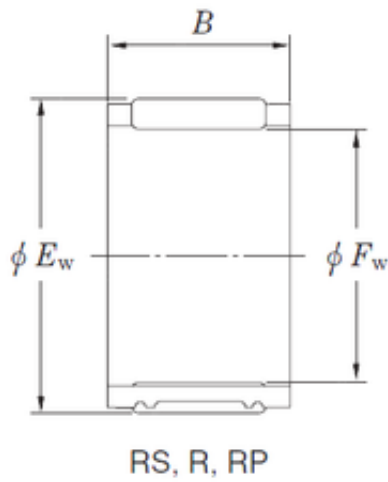

ISO BEARING-SINGAPORE (PTE)LTD.

KOYO RS323916 needle roller bearings

Bearing No. RS323916

Size	32x39x16 mm
Bore Diameter	32 mm
Outer Diameter	39 mm
Width	16 mm
Fw	32 mm
Ew	39 mm
B	16 mm
Weight	0,035 Kg
Basic dynamic load rating (C)	21,2 kN
Basic static load rating (C0)	29,8 kN
(Grease) Lubrication Speed	9100 r/min
(Oil) Lubrication Speed	14000 r/min

RS323916 Bearing 2D drawings and 3D CAD models