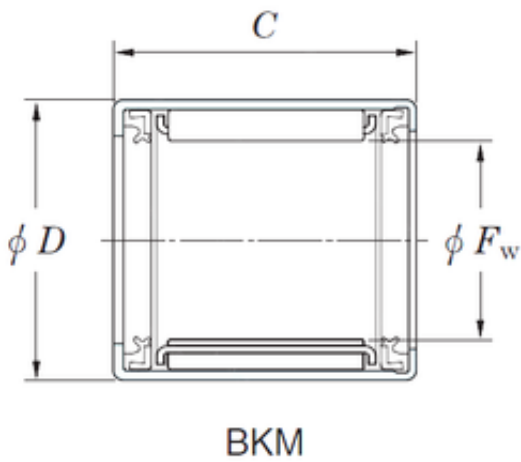

ISO BEARING-SINGAPORE (PTE)LTD.

KOYO BKM2026JUJ needle roller bearings

Bearing No. BKM2026JUJ

| | |
|-------------------------------|-------------|
| Size | 20x27x26 mm |
| Bore Diameter | 20 mm |
| Outer Diameter | 27 mm |
| Width | 26 mm |
| Fw | 20 mm |
| D | 27 mm |
| C | 26 mm |
| Weight | 0,033 Kg |
| Basic dynamic load rating (C) | 18,4 kN |
| Basic static load rating (C0) | 28,8 kN |
| (Grease) Lubrication Speed | 11000 r/min |

BKM2026JUJ Bearing 2D drawings and 3D CAD models