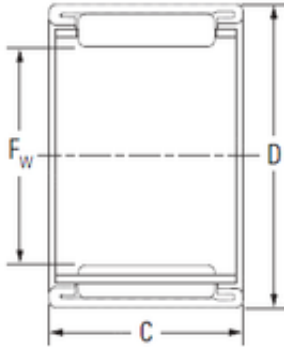

## KOYO 37BTM4312A needle roller bearings

Bearing No. 37BTM4312A

Size	37x43x12 mm
Bore Diameter	37 mm
Outer Diameter	43 mm
Width	12 mm
Fw	37 mm
D	43 mm
C	12 mm
Weight	0,023 Kg
Basic dynamic load rating (C)	8 kN
Basic static load rating (C0)	13,6 kN
(Grease) Lubrication Speed	5600 r/min

37BTM4312A Bearing 2D drawings and 3D CAD models