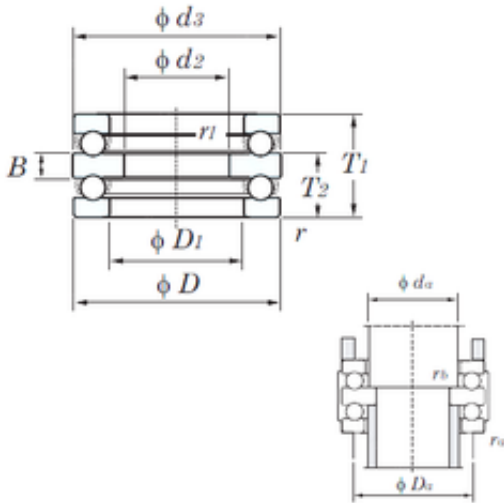

ISO BEARING-SINGAPORE (PTE)LTD.

KOYO 52214 thrust ball bearings

Bearing No. 52214

Size	55x105x47 mm
Bore Diameter	55 mm
Outer Diameter	105 mm
Width	47 mm
d2	55 mm
D	105 mm
T1	47 mm
T2	28.5 mm
d3	105 mm
r min.	1 mm
r1 min.	1 mm
A	36.5 mm
B	10 mm
C	9 mm
D1	72 mm
R	80 mm
da min.	70 mm
Da max.	88 mm
ra max.	1 mm
rb max.	1 mm
Weight	1.48 Kg
Basic dynamic load rating (C)	73.6 kN
Basic static load rating (C0)	189 kN
(Grease) Lubrication Speed	1800 r/min

52214 Bearing 2D drawings and 3D CAD models