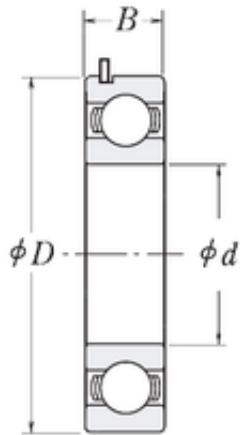

ISO BEARING-SINGAPORE (PTE)LTD.

30 mm x 72 mm x 19 mm KOYO
83A209D-9TC3 deep groove ball bearings

Bearing No. 83A209D-9TC3

Size	30x72x19 mm
Bore Diameter	30 mm
Outer Diameter	72 mm
Width	19 mm
d	30 mm
D	72 mm
B	19 mm
C	19 mm

83A209D-9TC3 Bearing 2D drawings and 3D CAD models