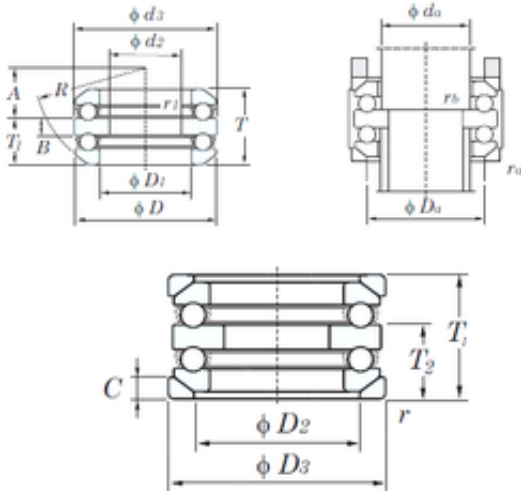

## KOYO 54213U thrust ball bearings

Bearing No. 54213U

Size	55x100x50.4 mm
Bore Diameter	55 mm
Outer Diameter	100 mm
Width	50.4 mm
d2	55 mm
D	100 mm
T	50.4 mm
T1	57 mm
T1	30.2 mm
T2	33.5 mm
d3	100 mm
r min.	1 mm
r1 min.	0.6 mm
A	38.5 mm
B	10 mm
C	9 mm
D1	67 mm
D2	82 mm
D3	105 mm
R	80 mm
da min.	65 mm
Da max.	82 mm
ra max.	1 mm
rb max.	0.6 mm
Weight	1.70 Kg
Basic dynamic load rating (C)	74.8 kN

54213U Bearing 2D drawings and 3D CAD models