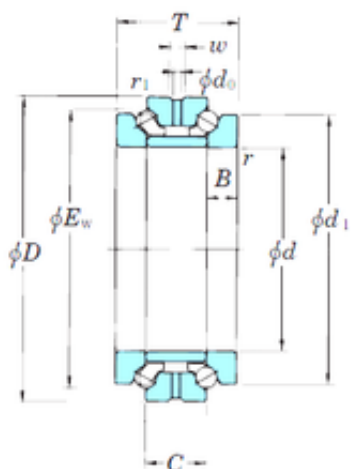

ISO BEARING-SINGAPORE (PTE)LTD.

187 mm x 280 mm x 30 mm KOYO 234736B
thrust ball bearings

Bearing No. 234736B

Size	187x280x120 mm
Bore Diameter	187 mm
Outer Diameter	280 mm
Width	120 mm
d	187 mm
D	280 mm
E _w	255 mm
T	120 mm
B	30 mm
C	60 mm
Angle (°)	60 °
d ₁	248 mm
r min.	2,1 mm
r ₁ min.	1,1 mm
W	16 mm
Weight	22,9 Kg
Basic dynamic load rating (C)	234 kN
Basic static load rating (C ₀)	642 kN
(Grease) Lubrication Speed	1 400 r/min

234736B Bearing 2D drawings and 3D CAD models