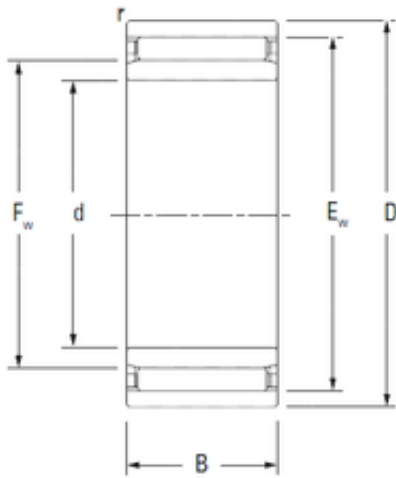

ISO BEARING-SINGAPORE (PTE)LTD.

20 mm x 37 mm x 16 mm KOYO NAO20X37X16 needle roller bearings

Bearing No. NAO20X37X16

Bore Diameter	20 mm
Outer Diameter	37 mm
d	20 mm
Fw	25 mm
D	37 mm
Ew	32 mm
B	16 mm
C	16 mm
r5 min.	0,3 mm
S	1,5 mm
Weight	0,08 Kg
Basic dynamic load rating (C)	19,8 kN
Basic static load rating (C0)	25,3 kN
(Grease) Lubrication Speed	11000 r/min

NAO20X37X16 Bearing 2D drawings and 3D CAD models