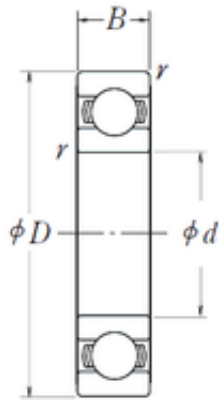

ISO BEARING-SINGAPORE (PTE)LTD.

20 mm x 42 mm x 12 mm NSK
6004L11-H-20DDU deep groove ball bearings

Bearing No. 6004L11-H-20DDU

Size	20x42x12 mm
Bore Diameter	20 mm
Outer Diameter	42 mm
Width	12 mm
d	20 mm
D	42 mm
B	12 mm
C	12 mm
r min.	0,6 mm
Basic dynamic load rating (C)	7 950 kN

6004L11-H-20DDU Bearing 2D drawings and 3D CAD models