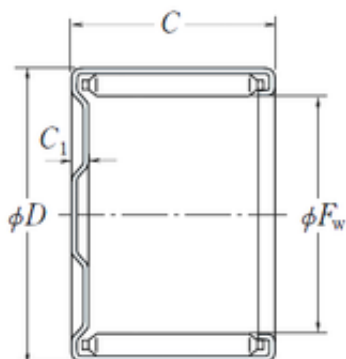

ISO BEARING-SINGAPORE (PTE)LTD.

NSK MF-3016 needle roller bearings

Bearing No. MF-3016

Size	30x37x16 mm
Bore Diameter	30 mm
Outer Diameter	37 mm
Width	16 mm
Fw	30 mm
D	37 mm
C	16 mm
C1	2,5 mm
Weight	0,04 Kg
Basic dynamic load rating (C)	22,1 kN
(Grease) Lubrication Speed	2400 r/min
NB-DI	0
NA-DEX	0
hidYobi	MF-3016
LangID	1
D_	37
NC-SLR	0
B_	16
hidTable	ecat_NSDCNR
GRS rpm	2400
NC-SLR1	0
C0	44.129
Prod_Type3	NRB_DC_F-MF_FC_CT
d	30
NC-RAC	0
Pmax	18900

MF-3016 Bearing 2D drawings and 3D CAD models

ISO BEARING-SINGAPORE (PTE)LTD.

N-SDM	0
yobi	MF-3016
C1_C2	2.5
ND-Z	0
OIL rpm	3800
NC-DA	0
mass_i	40
NC-KMS	0