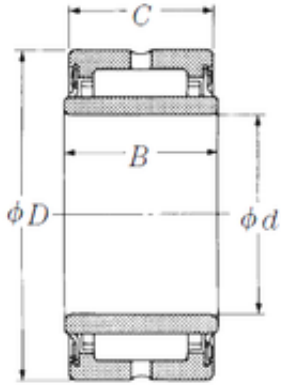

ISO BEARING-SINGAPORE (PTE)LTD.

30 mm x 47 mm x 31 mm NSK NA6906TT
needle roller bearings

Bearing No. NA6906TT

Size	30x47x31 mm
Bore Diameter	30 mm
Outer Diameter	47 mm
Width	31 mm
d	30 mm
Fw	35 mm
D	47 mm
B	31 mm
C	30 mm
r min.	0,3 mm
Weight	0,19 Kg
Basic dynamic load rating (C)	40 kN
Basic static load rating (C0)	62,5 kN

NA6906TT Bearing 2D drawings and 3D CAD models