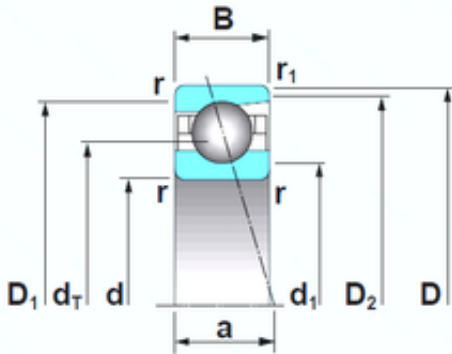

ISO BEARING-SINGAPORE (PTE)LTD.

45 mm x 68 mm x 12 mm NSK 7909CTRSU
angular contact ball bearings

Bearing No. 7909CTRSU

Size	45x68x12 mm
Bore Diameter	45 mm
Outer Diameter	68 mm
Width	12 mm
d	45 mm
D	68 mm
B	12 mm
a	13,6 mm
d1	50 mm
r min.	0,6 mm
r1 min.	0,3 mm
D1	63 mm
D2	65,5 mm
Weight	0,128 Kg
Basic dynamic load rating (C)	16 kN
Basic static load rating (C0)	13,4 kN
(Grease) Lubrication Speed	20 000 r/min

7909CTRSU Bearing 2D drawings and 3D CAD models