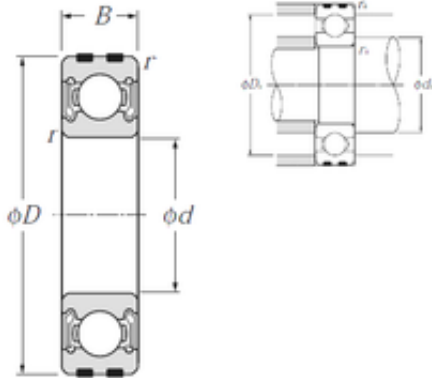

## ISO BEARING-SINGAPORE (PTE)LTD.

25 mm x 62 mm x 17 mm NTN EC-6305LLB  
deep groove ball bearings

Bearing No. EC-6305LLB

Size	25x62x17 mm
Bore Diameter	25 mm
Outer Diameter	62 mm
Width	17 mm
d	25 mm
D	62 mm
B	17 mm
C	17 mm
r min.	1,1 mm
da min.	31,5 mm
da max	35 mm
Da max.	55,5 mm
ra max.	1 mm
Weight	0,223 Kg
Basic dynamic load rating (C)	21,2 kN
Basic static load rating (C0)	10,9 kN
(Grease) Lubrication Speed	12 000 r/min

EC-6305LLB Bearing 2D drawings and 3D CAD models